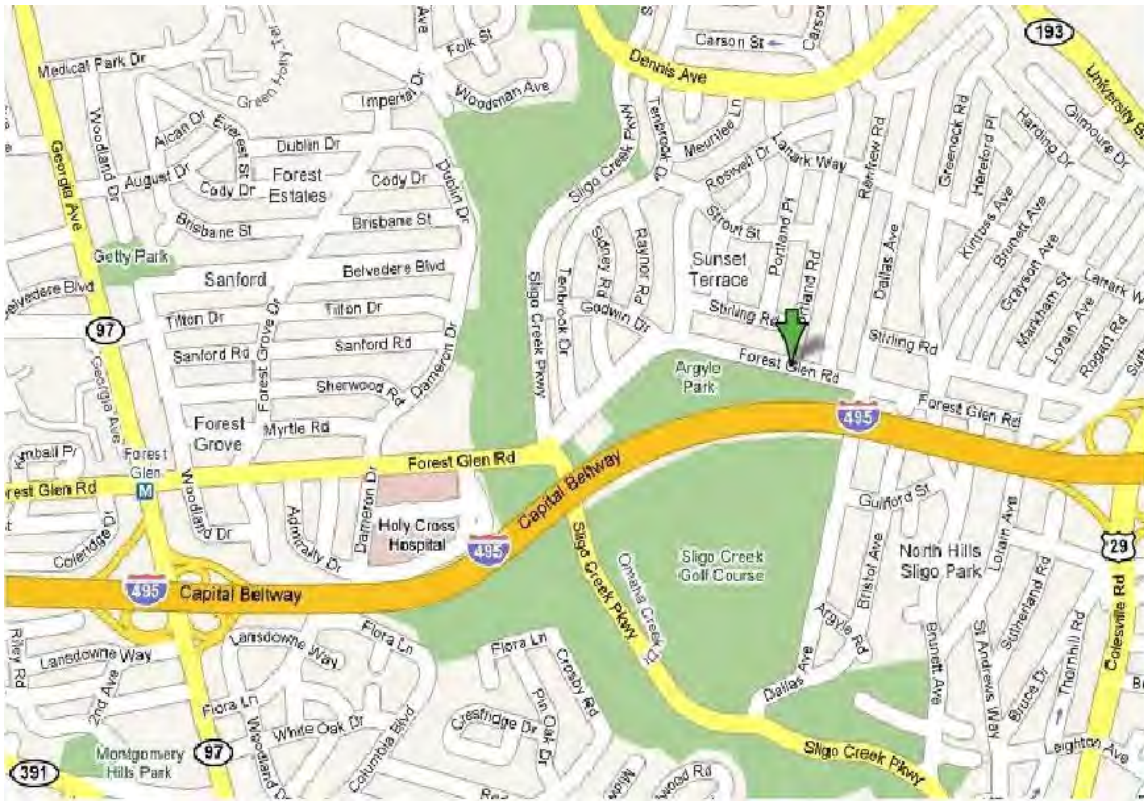

Margaret Schweinhaut Senior Center

1000 Forest Glen Road, Silver Spring, MD 20901
(see map on back)

Free to all interested in fun and dancing

Schedule	
Apr 21, 2017	Jun 9, 2017
Apr 28, 2017	Jun 16, 2017
May 5, 2017	Jun 23, 2017
May 12, 2017	Jun 30, 2017
May 26, 2017	Jul 7, 2017
Jun 2, 2017	Jul 14, 2017

Lots of Fun Good Exercise Couples Wanted Singles Welcome

From the Capital Beltway:

Exit the Beltway at exit 31A, Georgia Ave Northbound (Rte 97) (Toward Wheaton). Travel one block to Forest Glen Road. Turn right. Drive past Holy Cross Hospital, cross Sligo Creek Parkway and travel another 0.3 mi. Entrance to the Schweinhaut Senior Center will be on the right, almost opposite Portland Rd. (see arrow on above map).