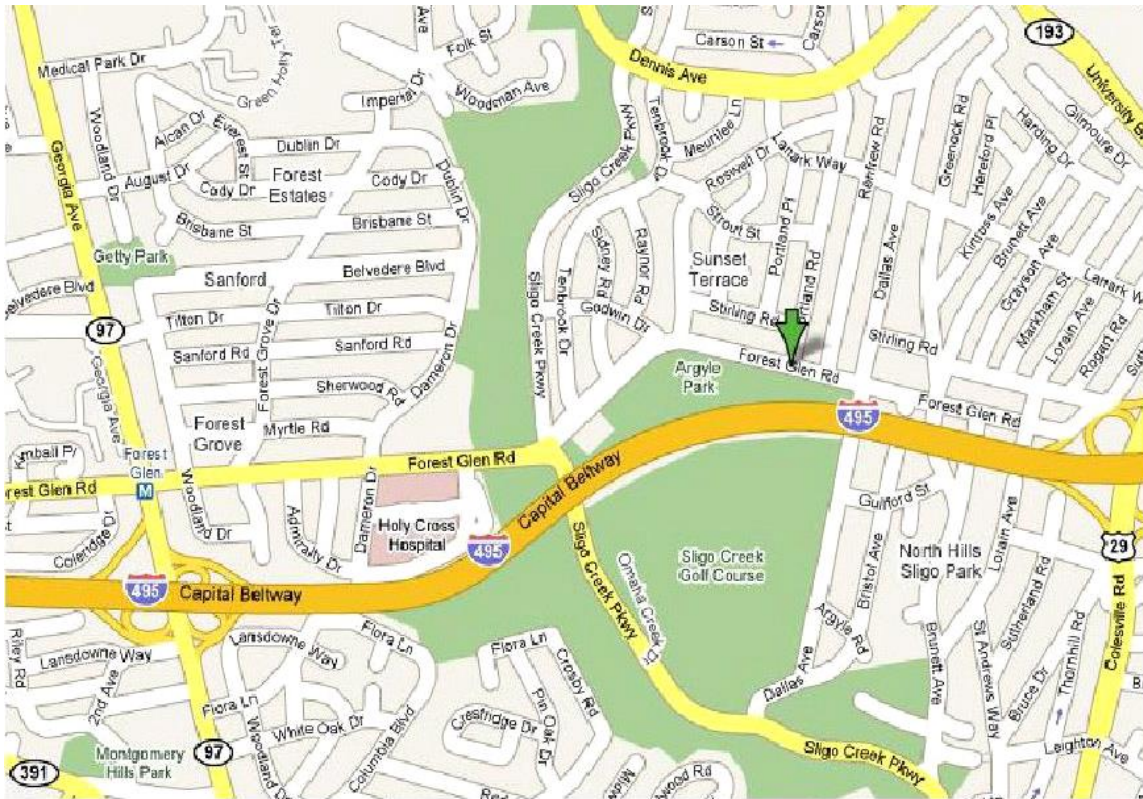

Square Dance Classes and Square Dancing

Margaret Schweinhaut Senior Center

1000 Forest Glen Road, Silver Spring, MD 20901
(see map on back)

Free to all interested in fun and dancing

Schedule	
Sep 22, 2017	Oct 13, 2017
Sep 29, 2017	Oct 27, 2017
Oct 6, 2017	Nov 3, 2017

Note: No Dance Oct 20 or after Nov 3.

Lots of Fun Good Exercise Couples Wanted Singles Welcome

From the Capital Beltway:

Exit the Beltway at exit 31A, Georgia Ave Northbound (Rte 97) (Toward Wheaton). Travel one block to Forest Glen Road. Turn right. Drive past Holy Cross Hospital, cross Sligo Creek Parkway and travel another 0.3 mi. Entrance to the Schweinhaut Senior Center will be on the right, almost opposite Portland Rd. (see arrow on above map).