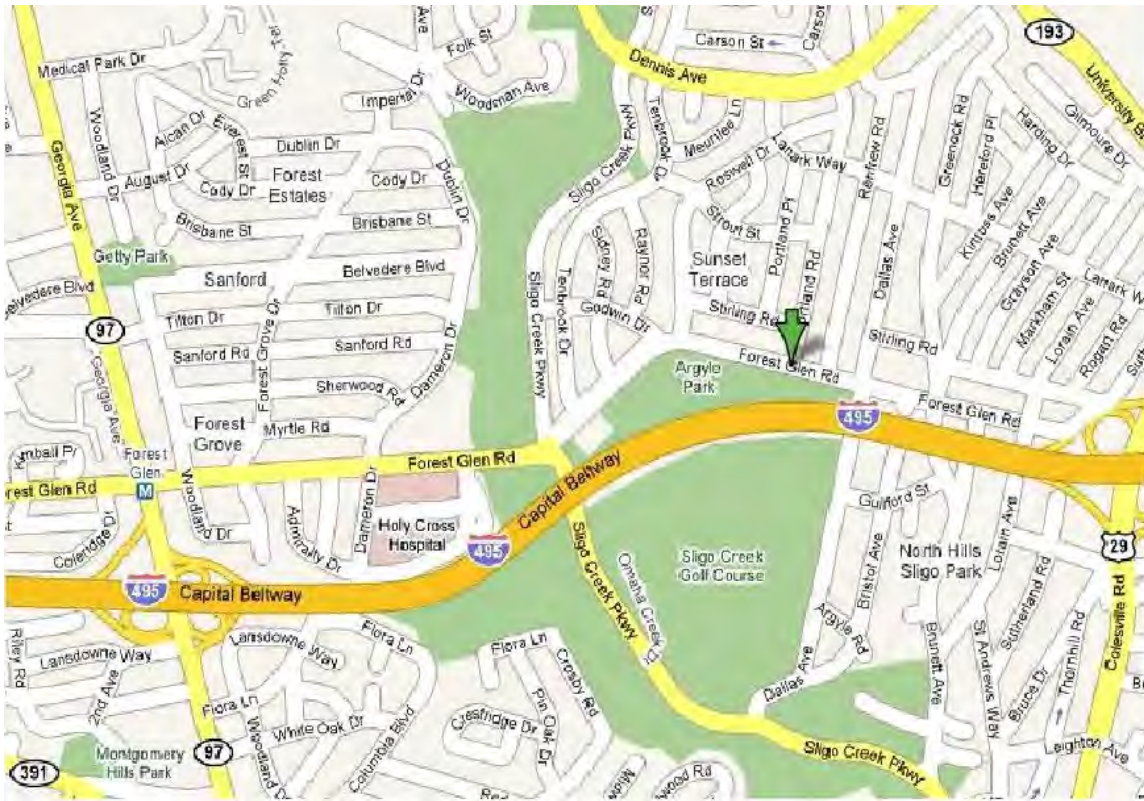

Beginners 1:00 to 1:45

Intermediates from 2:00 to 2:45

Square Dance Classes and Square Dancing

Margaret Schweinhaut Senior Center

1000 Forest Glen Road, Silver Spring, MD 20901
(see map on back)

Free to all interested in fun and dancing

Lots of Fun Good Exercise Couples Wanted Singles Welcome

From the Capital Beltway:

Exit the Beltway at exit 31A, Georgia Ave Northbound (Rte 97) (Toward Wheaton). Travel one block to Forest Glen Road. Turn right. Drive past Holy Cross Hospital, cross Sligo Creek Parkway and travel another 0.3 mi. Entrance to the Schweinhaut Senior Center will be on the right, almost opposite Portland Rd. (see arrow on above map).