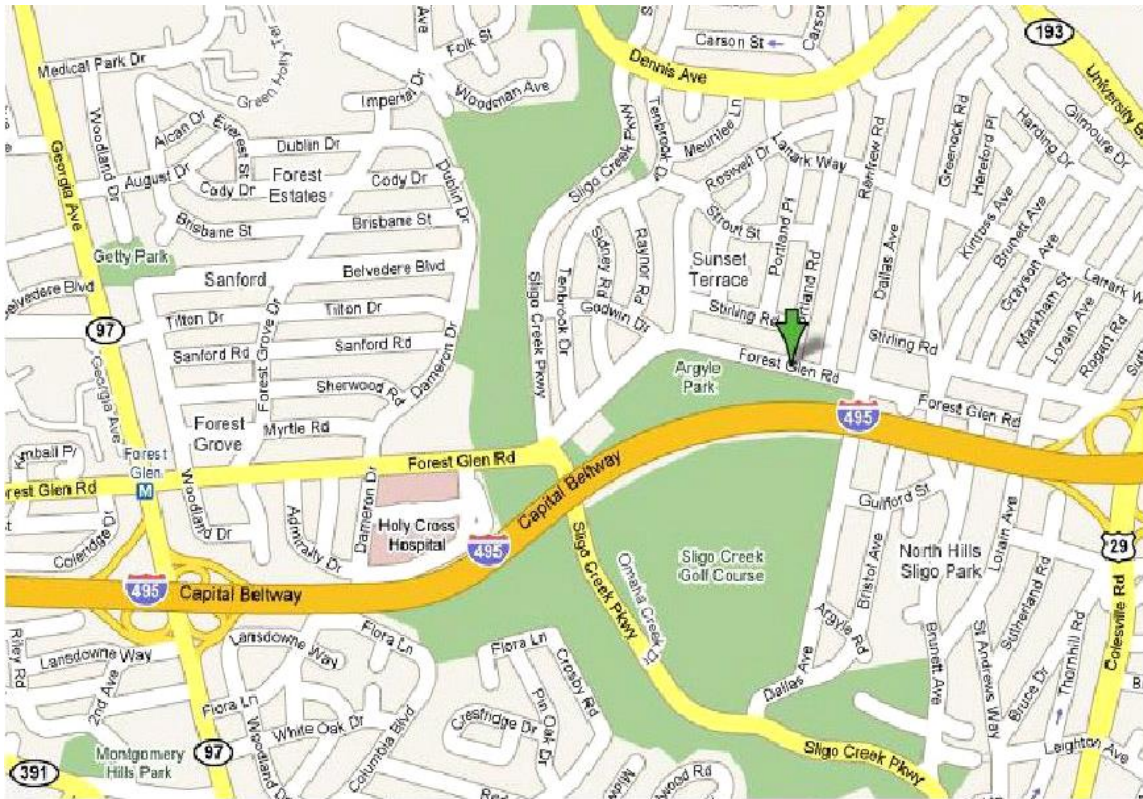

Beginners 1:00 to 1:45

Intermediates from 2:00 to 2:45

Square Dance Classes and Square Dancing

Margaret Schweinhaut Senior Center

1000 Forest Glen Road, Silver Spring, MD 20901
(see map on back)

Free to all interested in fun and dancing

Lots of Fun Good Exercise Couples Wanted Singles Welcome

From the Capital Beltway:

Exit the Beltway at exit 31A, Georgia Ave Northbound (Rte 97) (Toward Wheaton). Travel one block to Forest Glen Road. Turn right. Drive past Holy Cross Hospital, cross Sligo Creek Parkway and travel another 0.3 mi. Entrance to the Schweinhaut Senior Center will be on the right, almost opposite Portland Rd. (see arrow on above map).