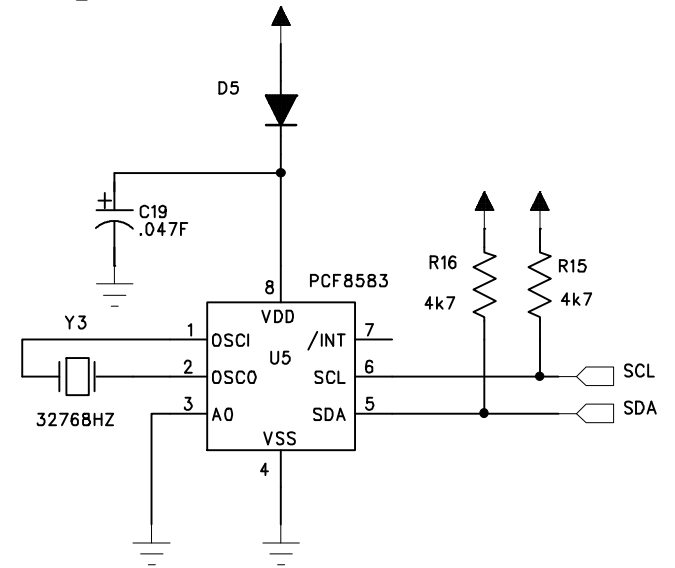

COMPANY: <b>OTG</b>	TITLE: <b>AVR MX-614 TEST PLATFORM</b>			SIZE: <b>A</b>
	DRAWN: H. Carl Ott N2RVQ	DATED: JUNE-2000	REV. 1.0	NOTES: PAGE 1 of 2

LOOKING INTO FRONT OF JACK

LOOKING INTO FRONT OF JACK

COMPANY:  
**OTG**

TITLE:  
**AVR MX-614 TEST PLATFORM**

SIZE:  
**A**

DRAWN:  
H. Carl Ott

DATED:  
JUNE-2000

REV.  
1.0

NOTES:  
PAGE 2 of 2