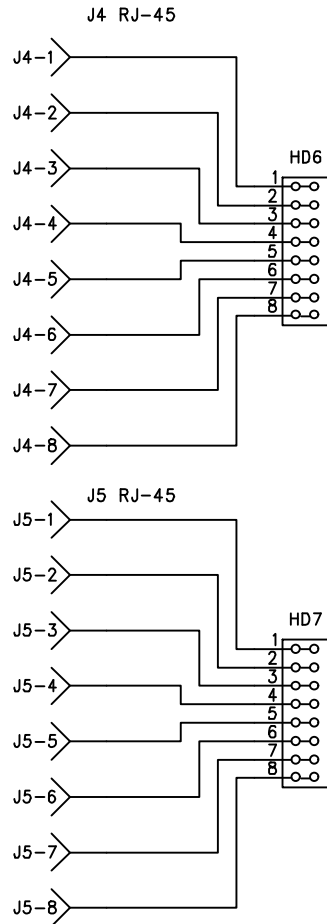

COMPANY: <b>OTG</b>	TITLE: <b>AVR MX-614 TEST PLATFORM</b>			SIZE: <b>A</b>
	DRAWN: H. Carl Ott N2RVQ	DATED: JUNE-2000	REV. 1.0	NOTES: PAGE 1 of 2

LOOKING INTO FRONT OF JACK

LOOKING INTO FRONT OF JACK

COMPANY:  
**OTG**

TITLE:  
**AVR MX-614 TEST PLATFORM**

SIZE:  
**A**

DRAWN:  
H. Carl Ott

DATED:  
JUNE-2000

REV.  
1.0

NOTES:  
PAGE 2 of 2