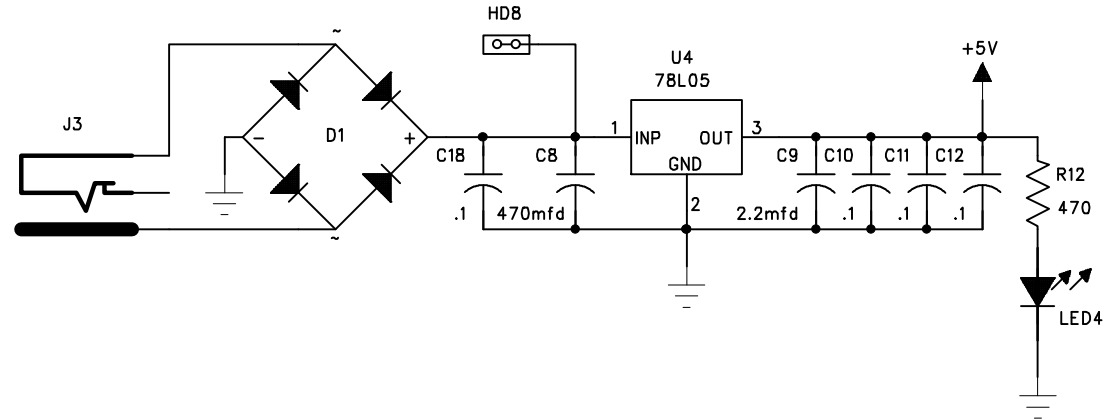

COMPANY: <b>OTG</b>	TITLE: <b>AVR MX-614 TEST PLATFORM</b>			SIZE: <b>A</b>
	DRAWN: H. Carl Ott N2RVQ	DATED: JUNE-2000	REV. 1.0	NOTES: PAGE 1 of 2

LOOKING INTO FRONT OF JACK

LOOKING INTO FRONT OF JACK

COMPANY:  
**OTG**

TITLE:  
**AVR MX-614 TEST PLATFORM**

SIZE:  
**A**

DRAWN:  
H. Carl Ott

DATED:  
JUNE-2000

REV.  
1.0

NOTES:  
PAGE 2 of 2