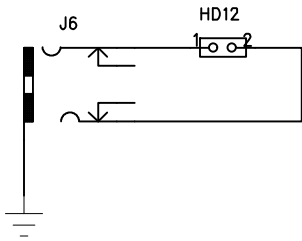

COMPANY: <b>OTG</b>	TITLE: <b>AVR MX-614 TEST PLATFORM</b>			SIZE: <b>A</b>
	DRAWN: H. Carl Ott N2RVQ	DATED: JUNE-2000	REV. 1.0	NOTES: PAGE 1 of 2

LOOKING INTO FRONT OF JACK

LOOKING INTO FRONT OF JACK

COMPANY:  
**OTG**

TITLE:  
**AVR MX-614 TEST PLATFORM**

SIZE:  
**A**

DRAWN:  
H. Carl Ott

DATED:  
JUNE-2000

REV.  
1.0

NOTES:  
PAGE 2 of 2