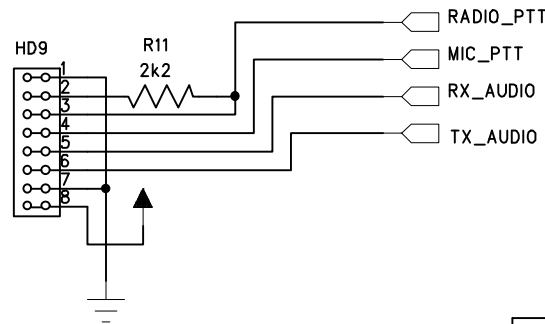

COMPANY: <b>OTG</b>	TITLE: <b>AVR MX-614 TEST PLATFORM</b>			SIZE: <b>A</b>
	DRAWN: H. Carl Ott N2RVQ	DATED: JUNE-2000	REV. 1.0	NOTES: PAGE 1 of 2

LOOKING INTO FRONT OF JACK

LOOKING INTO FRONT OF JACK

COMPANY:  
**OTG**

TITLE:  
**AVR MX-614 TEST PLATFORM**

SIZE:  
**A**

DRAWN:  
H. Carl Ott

DATED:  
JUNE-2000

REV.  
1.0

NOTES:  
PAGE 2 of 2